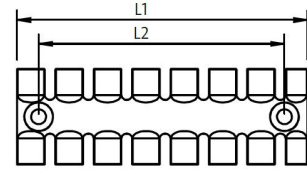

EN 62444

- EN 62444 cable management system
- EN 45545-2
- EN 61373
- ECOLAB certified
- UV ISO 4892-2A

UL94-V0, flame retardant
-40 C° to 140 C°
RoHS compliant, REACH COMPLIANCE
Made in Germany